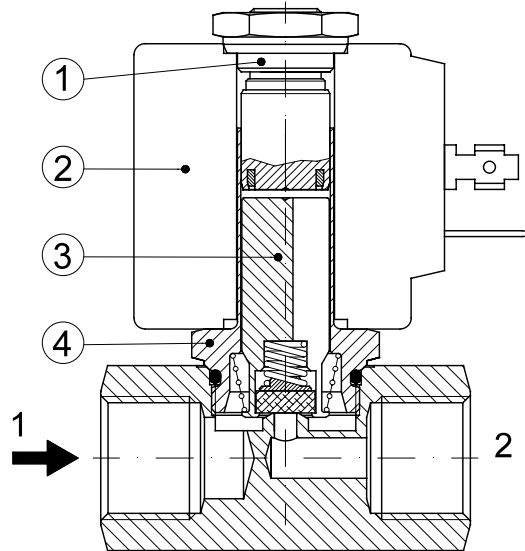

SPARE PARTS LIST

- 1. Coil fixing nut
- 2. Coil
- 3. Plunger assembly
- 4. Armature tube assembly

OVERALL DIMENSIONS

inches (mm)

Weight with coil series 2=0.79lb (0.36Kg)
 Weight with coil series 5=0.97lb (0.44Kg)