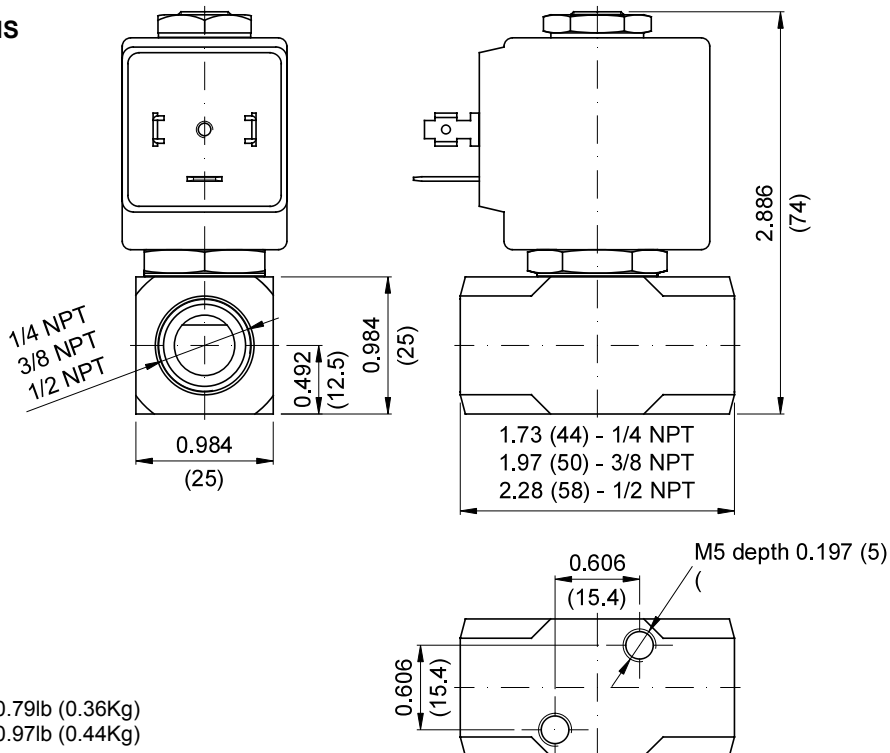

SPARE PARTS LIST

- 1. Coil fixing nut
- 2. Coil
- 3. Plunger assembly
- 4. Armature tube assembly

OVERALL DIMENSIONS

inches (mm)

Weight with coil series 2=0.79lb (0.36Kg)
 Weight with coil series 5=0.97lb (0.44Kg)